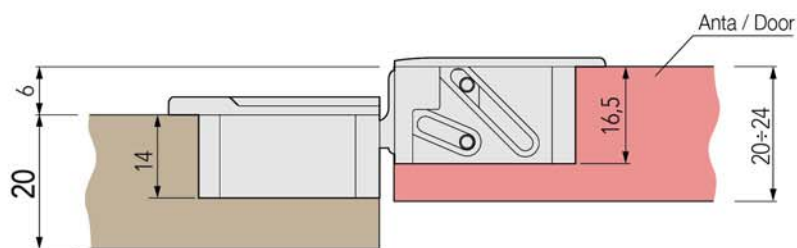

CERNIERA LINE / HINGE LINE
cod. 405057104