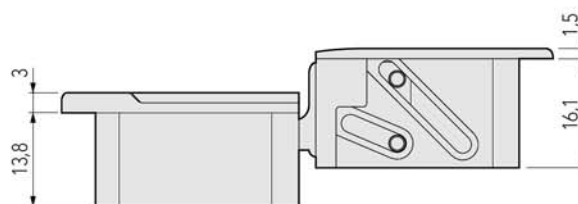

MADE IN  
ITALY

 **Perin**  
FURNITURE FITTINGS

**LINE CERNIERA PER APERTURE VERTICALI**  
**HINGE FOR UPWARD-OPENING FRONTS**

Anta/door min. 240 - Sp/Th 20÷22  
 Anta/door min. 180 - Sp/Th 23÷24

Anta/door min. 240 - Sp/Th 20÷22  
 Anta/door min. 180 - Sp/Th 23÷24

**ESEMPI DI APERTURA / EXAMPLES OF OPENING**

● Anta Sp./door Th. 20÷22

▲ Anta Sp./door Th. 23÷24

**TYPE A Sp. 18 mm**

**cod. 405057004**

**CERNIERA LINE / HINGE LINE**  
**cod. 405057004**

**TYPE B Sp. 20 mm**

**cod. 405057104**

**CERNIERA LINE / HINGE LINE**  
**cod. 405057104**

**MADE IN  
ITALY**

■ Allineamento forature / Holes alignment

**OK**

**NO**

■ Allineamento a 90° / Alignment to 90°

OK