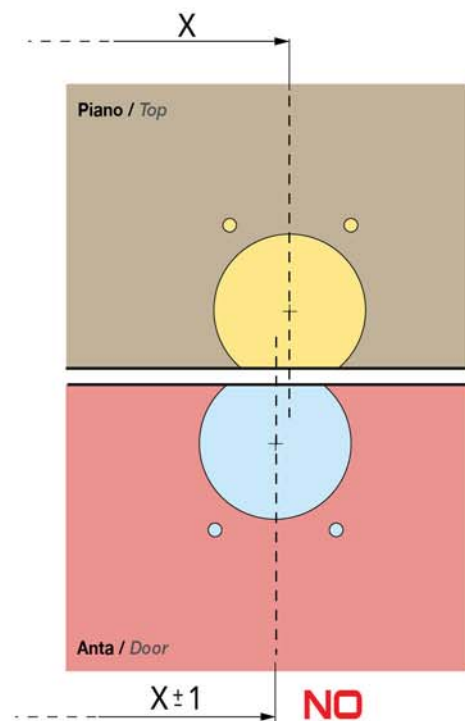

MADE IN  
ITALY

 **Perin**  
FURNITURE FITTINGS

**LINE CERNIERA PER APERTURE VERTICALI**  
**HINGE FOR UPWARD-OPENING FRONTS**

Anta/door min. 240 - Sp/Th 20÷22  
 Anta/door min. 180 - Sp/Th 23÷24

Anta/door min. 240 - Sp/Th 20÷22  
 Anta/door min. 180 - Sp/Th 23÷24

**ESEMPI DI APERTURA / EXAMPLES OF OPENING**

● Anta Sp./door Th. 20÷22

▲ Anta Sp./door Th. 23÷24

**TYPE A Sp. 18 mm**

**cod. 405057004**

**CERNIERA LINE / HINGE LINE**  
**cod. 405057004**

**TYPE B Sp. 20 mm**

**cod. 405057104**

**CERNIERA LINE / HINGE LINE**  
**cod. 405057104**

**MADE IN  
ITALY**

■ Allineamento forature / Holes alignment

**OK**

**NO**

■ Allineamento a 90° / Alignment to 90°

OK