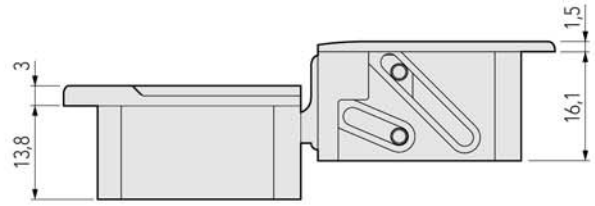

MADE IN  
ITALY

 **Perin**  
FURNITURE FITTINGS

**LINE CERNIERA PER APERTURE VERTICALI**  
**HINGE FOR UPWARD-OPENING FRONTS**

Anta/door min. 240 - Sp/Th 20÷22  
 Anta/door min. 180 - Sp/Th 23÷24

Anta/door min. 240 - Sp/Th 20÷22  
 Anta/door min. 180 - Sp/Th 23÷24

**ESEMPI DI APERTURA / EXAMPLES OF OPENING**

● Anta Sp./door Th. 20÷22

▲ Anta Sp./door Th. 23÷24

**TYPE A Sp. 18 mm**

**cod. 405057004**

**CERNIERA LINE / HINGE LINE**  
**cod. 405057004**

**TYPE B Sp. 20 mm**

**cod. 405057104**

**CERNIERA LINE / HINGE LINE**  
**cod. 405057104**

**MADE IN  
ITALY**

■ Allineamento forature / Holes alignment

**OK**

**NO**

■ Allineamento a 90° / Alignment to 90°

OK