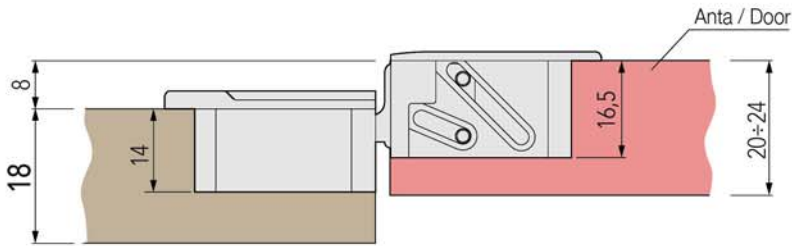

MADE IN  
ITALY

 **Perin**  
FURNITURE FITTINGS

**LINE CERNIERA PER APERTURE VERTICALI**  
**HINGE FOR UPWARD-OPENING FRONTS**

Anta/door min. 240 - Sp/Th 20÷22  
 Anta/door min. 180 - Sp/Th 23÷24

Anta/door min. 240 - Sp/Th 20÷22  
 Anta/door min. 180 - Sp/Th 23÷24

**ESEMPI DI APERTURA / EXAMPLES OF OPENING**

● Anta Sp./door Th. 20÷22

▲ Anta Sp./door Th. 23÷24

**TYPE A Sp. 18 mm**

**cod. 405057004**

**CERNIERA LINE / HINGE LINE**  
**cod. 405057004**

**TYPE B Sp. 20 mm**

**cod. 405057104**

**CERNIERA LINE / HINGE LINE**  
**cod. 405057104**

**MADE IN  
ITALY**

■ Allineamento forature / Holes alignment

**OK**

**NO**

■ Allineamento a 90° / Alignment to 90°

OK