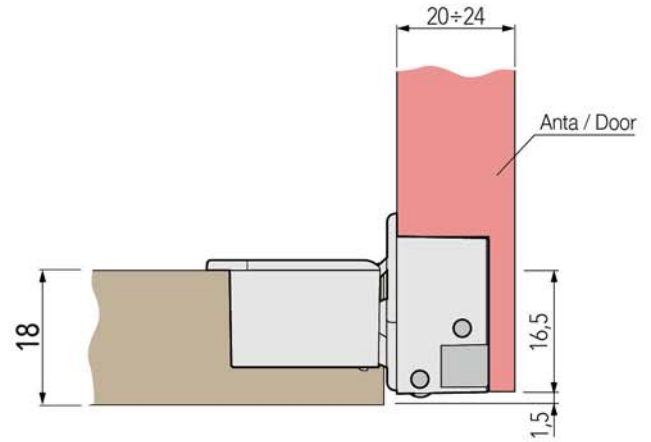

*LINE is the brand new hinge for upward- and downward-opening doors manufactured by Perin Spa. Featuring a special mechanism which can accommodate different-thickness doors within the one composition, it also makes it possible to reduce the gap between one door and the next to a minimum of 1,5mm.*

MADE IN  
ITALY

 **Perin**  
FURNITURE FITTINGS

**LINE CERNIERA PER APERTURE VERTICALI**  
**HINGE FOR UPWARD-OPENING FRONTS**

Anta/door min. 240 - Sp/Th 20÷22  
 Anta/door min. 180 - Sp/Th 23÷24

Anta/door min. 240 - Sp/Th 20÷22  
 Anta/door min. 180 - Sp/Th 23÷24

**ESEMPI DI APERTURA / EXAMPLES OF OPENING**

● Anta Sp./door Th. 20÷22

▲ Anta Sp./door Th. 23÷24

**TYPE A Sp. 18 mm**

**cod. 405057004**

**CERNIERA LINE / HINGE LINE**  
**cod. 405057004**

**TYPE B Sp. 20 mm**

**cod. 405057104**

**CERNIERA LINE / HINGE LINE**  
**cod. 405057104**

**MADE IN  
ITALY**

■ Allineamento forature / Holes alignment

**OK**

**NO**

■ Allineamento a 90° / Alignment to 90°

OK