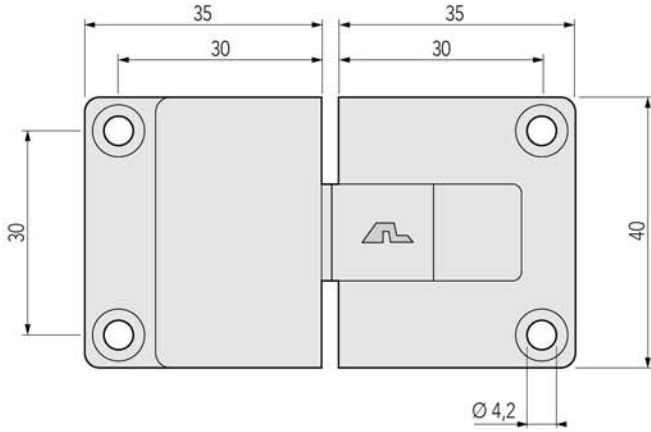

MADE IN  
ITALY

 **Perin**  
FURNITURE FITTINGS

**LINE CERNIERA PER APERTURE VERTICALI**  
**HINGE FOR UPWARD-OPENING FRONTS**

Anta/door min. 240 - Sp/Th 20÷22  
 Anta/door min. 180 - Sp/Th 23÷24

Anta/door min. 240 - Sp/Th 20÷22  
 Anta/door min. 180 - Sp/Th 23÷24

**ESEMPI DI APERTURA / EXAMPLES OF OPENING**

● Anta Sp./door Th. 20÷22

▲ Anta Sp./door Th. 23÷24

**TYPE A Sp. 18 mm**

**cod. 405057004**

**CERNIERA LINE / HINGE LINE**  
**cod. 405057004**

**TYPE B Sp. 20 mm**

**cod. 405057104**

**CERNIERA LINE / HINGE LINE**  
**cod. 405057104**

**MADE IN  
ITALY**

■ Allineamento forature / Holes alignment

**OK**

**NO**

■ Allineamento a 90° / Alignment to 90°

OK