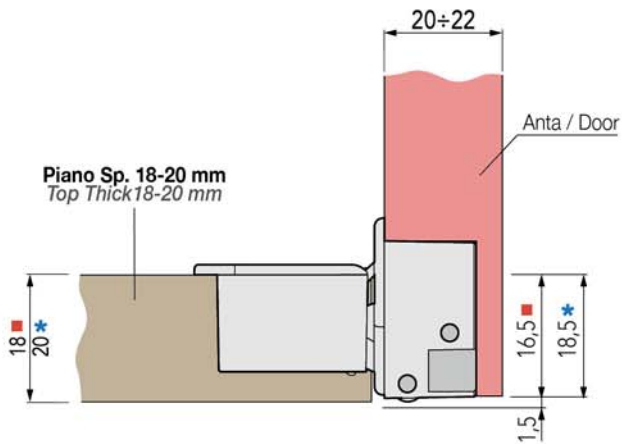

*LINE is the brand new hinge for upward- and downward-opening doors manufactured by Perin Spa. Featuring a special mechanism which can accommodate different-thickness doors within the one composition, it also makes it possible to reduce the gap between one door and the next to a minimum of 1,5mm.*

MADE IN  
ITALY

 **Perin**  
FURNITURE FITTINGS

**LINE CERNIERA PER APERTURE VERTICALI**  
**HINGE FOR UPWARD-OPENING FRONTS**

Anta/door min. 240 - Sp/Th 20÷22  
 Anta/door min. 180 - Sp/Th 23÷24

Anta/door min. 240 - Sp/Th 20÷22  
 Anta/door min. 180 - Sp/Th 23÷24

**ESEMPI DI APERTURA / EXAMPLES OF OPENING**

● Anta Sp./door Th. 20÷22

▲ Anta Sp./door Th. 23÷24

**TYPE A Sp. 18 mm**

**cod. 405057004**

**CERNIERA LINE / HINGE LINE**  
**cod. 405057004**

**TYPE B Sp. 20 mm**