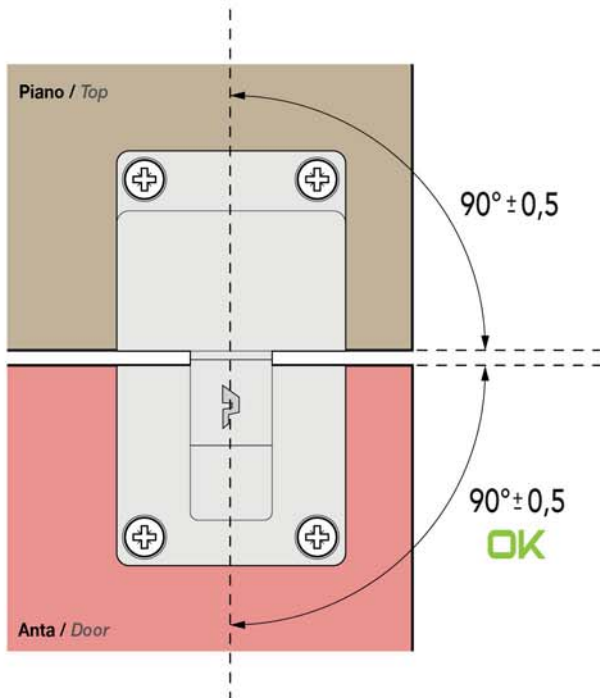

*LINE is the brand new hinge for upward- and downward-opening doors manufactured by Perin Spa. Featuring a special mechanism which can accommodate different-thickness doors within the one composition, it also makes it possible to reduce the gap between one door and the next to a minimum of 1,5mm.*

MADE IN  
ITALY

 **Perin**  
FURNITURE FITTINGS

**LINE CERNIERA PER APERTURE VERTICALI**  
**HINGE FOR UPWARD-OPENING FRONTS**

Anta/door min. 240 - Sp/Th 20÷22  
 Anta/door min. 180 - Sp/Th 23÷24

Anta/door min. 240 - Sp/Th 20÷22  
 Anta/door min. 180 - Sp/Th 23÷24

**ESEMPI DI APERTURA / EXAMPLES OF OPENING**

● Anta Sp./door Th. 20÷22

▲ Anta Sp./door Th. 23÷24

**TYPE A Sp. 18 mm**

**cod. 405057004**

**CERNIERA LINE / HINGE LINE**  
**cod. 405057004**

**TYPE B Sp. 20 mm**

**cod. 405057104**

**CERNIERA LINE / HINGE LINE**  
**cod. 405057104**

**MADE IN  
ITALY**

■ Allineamento forature / Holes alignment

**OK**

**NO**

■ Allineamento a 90° / Alignment to 90°

OK