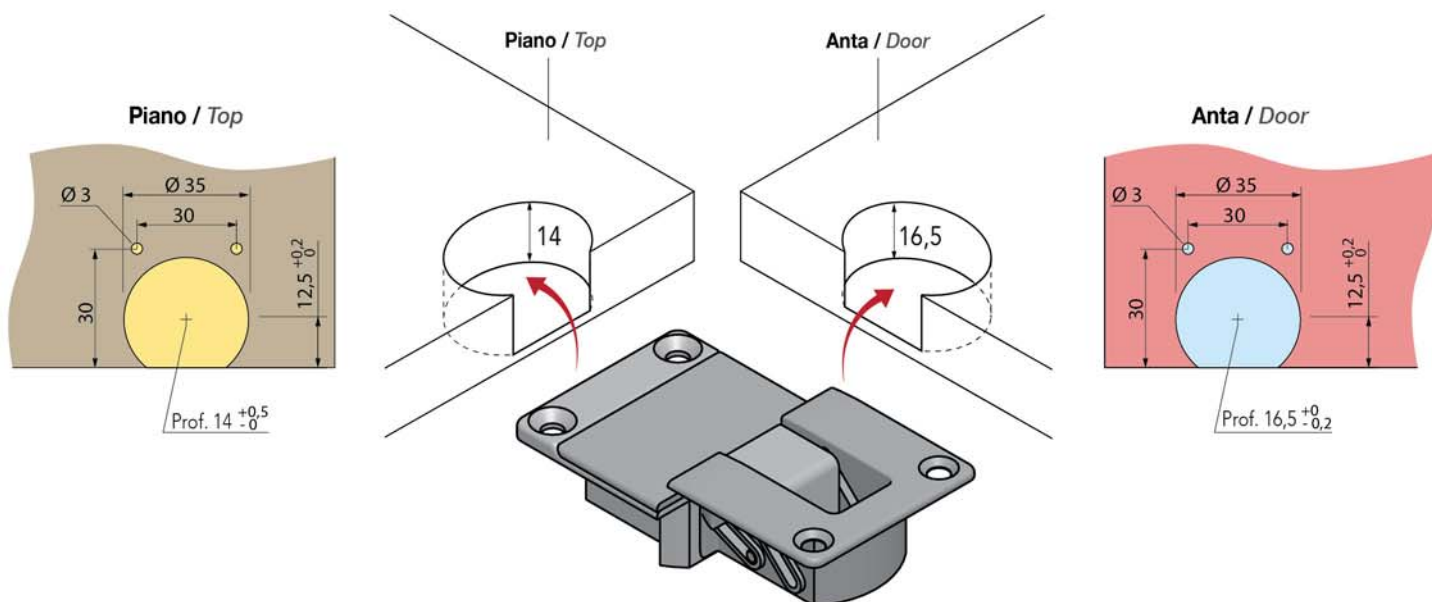

*LINE is the brand new hinge for upward- and downward-opening doors manufactured by Perin Spa. Featuring a special mechanism which can accommodate different-thickness doors within the one composition, it also makes it possible to reduce the gap between one door and the next to a minimum of 1,5mm.*

MADE IN  
ITALY

 **Perin**  
FURNITURE FITTINGS

**LINE CERNIERA PER APERTURE VERTICALI**  
**HINGE FOR UPWARD-OPENING FRONTS**

Anta/door min. 240 - Sp/Th 20÷22  
 Anta/door min. 180 - Sp/Th 23÷24

Anta/door min. 240 - Sp/Th 20÷22  
 Anta/door min. 180 - Sp/Th 23÷24

**ESEMPI DI APERTURA / EXAMPLES OF OPENING**

● Anta Sp./door Th. 20÷22

▲ Anta Sp./door Th. 23÷24

**TYPE A Sp. 18 mm**

**cod. 405057004**

**CERNIERA LINE / HINGE LINE**  
**cod. 405057004**

**TYPE B Sp. 20 mm**

**cod. 405057104**

**CERNIERA LINE / HINGE LINE**  
**cod. 405057104**

**MADE IN  
ITALY**

■ Allineamento forature / Holes alignment

**OK**

**NO**

■ Allineamento a 90° / Alignment to 90°

OK