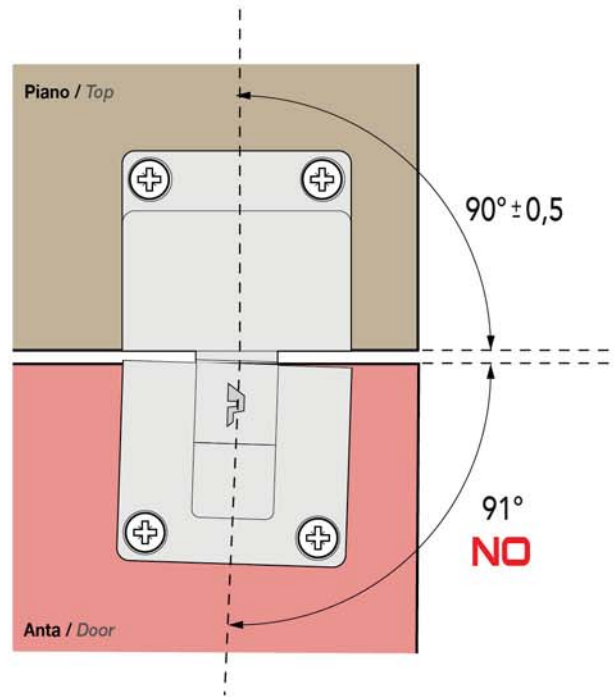

■ Allineamento a 90° / Alignment to 90°

OK

NO