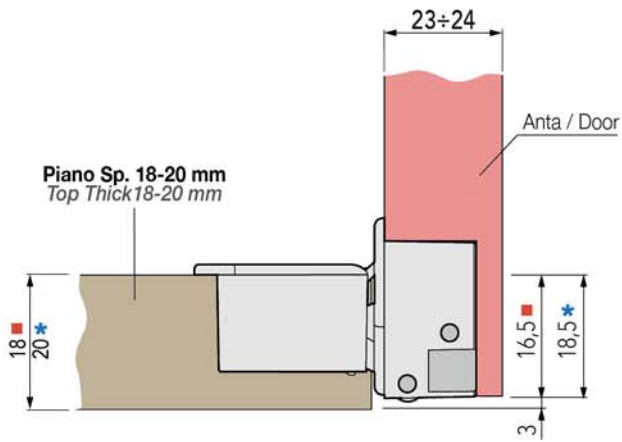

*LINE is the brand new hinge for upward- and downward-opening doors manufactured by Perin Spa. Featuring a special mechanism which can accommodate different-thickness doors within the one composition, it also makes it possible to reduce the gap between one door and the next to a minimum of 1,5mm.*

MADE IN  
ITALY

 **Perin**  
FURNITURE FITTINGS

**LINE CERNIERA PER APERTURE VERTICALI**  
**HINGE FOR UPWARD-OPENING FRONTS**

Anta/door min. 240 - Sp/Th 20÷22  
 Anta/door min. 180 - Sp/Th 23÷24

Anta/door min. 240 - Sp/Th 20÷22  
 Anta/door min. 180 - Sp/Th 23÷24

**ESEMPI DI APERTURA / EXAMPLES OF OPENING**

● Anta Sp./door Th. 20÷22

▲ Anta Sp./door Th. 23÷24

**TYPE A Sp. 18 mm**

**cod. 405057004**

**CERNIERA LINE / HINGE LINE**  
**cod. 405057004**

**TYPE B Sp. 20 mm**