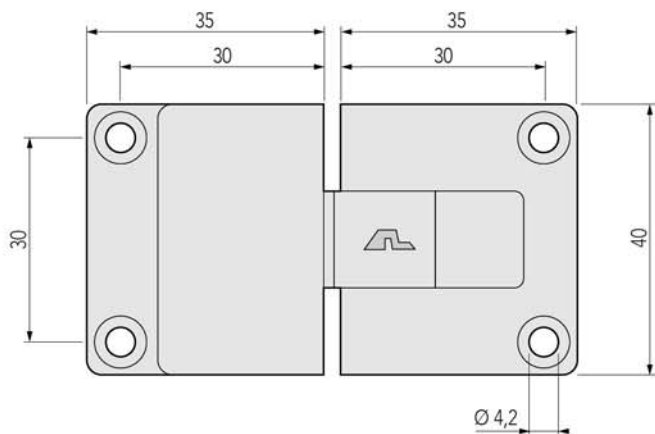

MADE IN  
ITALY

 **Perin**  
FURNITURE FITTINGS

**LINE CERNIERA PER APERTURE VERTICALI**  
**HINGE FOR UPWARD-OPENING FRONTS**

Anta/door min. 240 - Sp/Th 20÷22  
 Anta/door min. 180 - Sp/Th 23÷24

Anta/door min. 240 - Sp/Th 20÷22  
 Anta/door min. 180 - Sp/Th 23÷24

**ESEMPI DI APERTURA / EXAMPLES OF OPENING**

● Anta Sp./door Th. 20÷22

▲ Anta Sp./door Th. 23÷24

**TYPE A Sp. 18 mm**

**cod. 405057004**

**CERNIERA LINE / HINGE LINE**  
**cod. 405057004**

**TYPE B Sp. 20 mm**

**cod. 405057104**

**CERNIERA LINE / HINGE LINE**  
**cod. 405057104**

**MADE IN  
ITALY**

■ Allineamento forature / Holes alignment

**OK**

**NO**

■ Allineamento a 90° / Alignment to 90°

OK