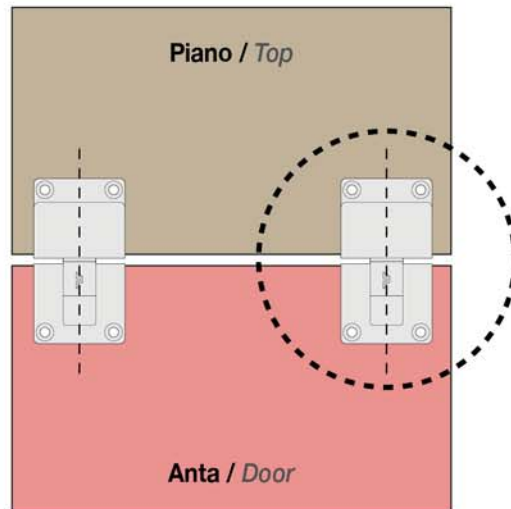

*LINE is the brand new hinge for upward- and downward-opening doors manufactured by Perin Spa. Featuring a special mechanism which can accommodate different-thickness doors within the one composition, it also makes it possible to reduce the gap between one door and the next to a minimum of 1,5mm.*

MADE IN  
ITALY

 **Perin**  
FURNITURE FITTINGS

**LINE CERNIERA PER APERTURE VERTICALI**  
**HINGE FOR UPWARD-OPENING FRONTS**

Anta/door min. 240 - Sp/Th 20÷22  
 Anta/door min. 180 - Sp/Th 23÷24

Anta/door min. 240 - Sp/Th 20÷22  
 Anta/door min. 180 - Sp/Th 23÷24

**ESEMPI DI APERTURA / EXAMPLES OF OPENING**

● Anta Sp./door Th. 20÷22

▲ Anta Sp./door Th. 23÷24

**TYPE A Sp. 18 mm**

**cod. 405057004**

**CERNIERA LINE / HINGE LINE**  
**cod. 405057004**

**TYPE B Sp. 20 mm**

**cod. 405057104**

**CERNIERA LINE / HINGE LINE**  
**cod. 405057104**

**MADE IN  
ITALY**

■ Allineamento forature / Holes alignment

**OK**

**NO**

■ Allineamento a 90° / Alignment to 90°

OK