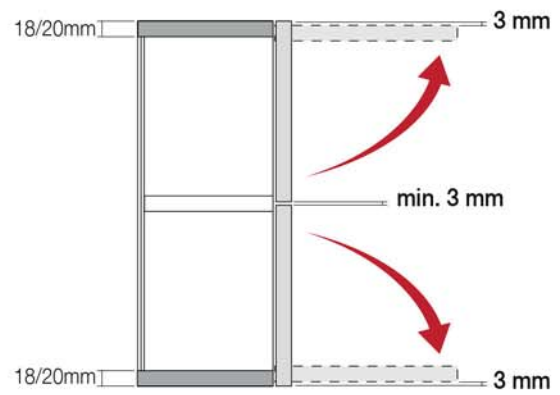

*LINE is the brand new hinge for upward- and downward-opening doors manufactured by Perin Spa. Featuring a special mechanism which can accommodate different-thickness doors within the one composition, it also makes it possible to reduce the gap between one door and the next to a minimum of 1,5mm.*

MADE IN  
ITALY

 **Perin**  
FURNITURE FITTINGS

**LINE CERNIERA PER APERTURE VERTICALI**  
**HINGE FOR UPWARD-OPENING FRONTS**

Anta/door min. 240 - Sp/Th 20÷22  
 Anta/door min. 180 - Sp/Th 23÷24

Anta/door min. 240 - Sp/Th 20÷22  
 Anta/door min. 180 - Sp/Th 23÷24

**ESEMPI DI APERTURA / EXAMPLES OF OPENING**

● Anta Sp./door Th. 20÷22

▲ Anta Sp./door Th. 23÷24

**TYPE A Sp. 18 mm**

**cod. 405057004**

**CERNIERA LINE / HINGE LINE**  
**cod. 405057004**

**TYPE B Sp. 20 mm**