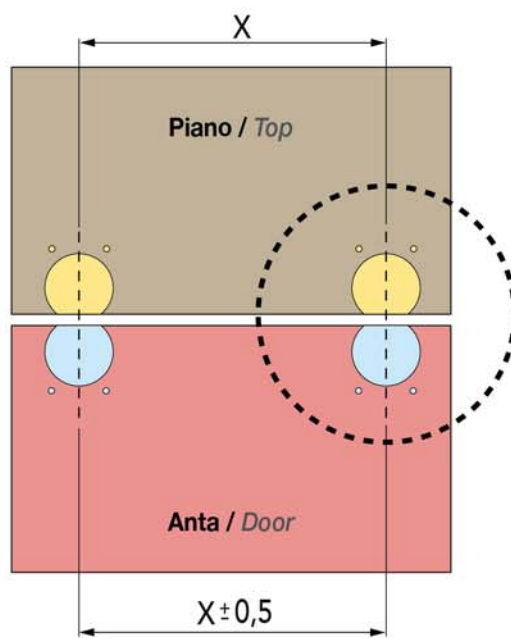

MADE IN  
ITALY

 **Perin**  
FURNITURE FITTINGS

**LINE CERNIERA PER APERTURE VERTICALI**  
**HINGE FOR UPWARD-OPENING FRONTS**

Anta/door min. 240 - Sp/Th 20÷22  
 Anta/door min. 180 - Sp/Th 23÷24

Anta/door min. 240 - Sp/Th 20÷22  
 Anta/door min. 180 - Sp/Th 23÷24

**ESEMPI DI APERTURA / EXAMPLES OF OPENING**

● Anta Sp./door Th. 20÷22

▲ Anta Sp./door Th. 23÷24

**TYPE A Sp. 18 mm**

**cod. 405057004**

**CERNIERA LINE / HINGE LINE**  
**cod. 405057004**

**TYPE B Sp. 20 mm**

**cod. 405057104**

**CERNIERA LINE / HINGE LINE**  
**cod. 405057104**

**MADE IN  
ITALY**

■ Allineamento forature / Holes alignment

**OK**

**NO**

■ Allineamento a 90° / Alignment to 90°

OK