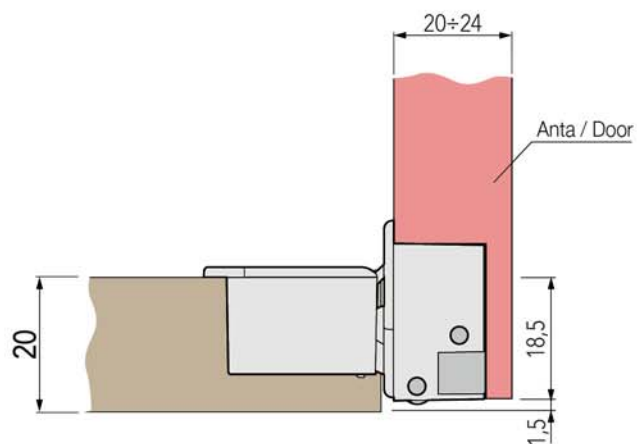

CERNIERA LINE / HINGE LINE
cod. 405057104