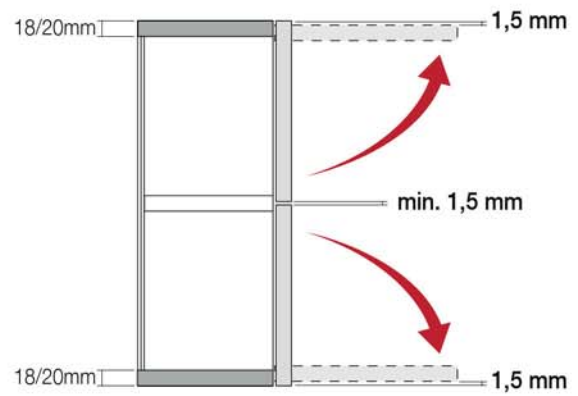

*LINE is the brand new hinge for upward- and downward-opening doors manufactured by Perin Spa. Featuring a special mechanism which can accommodate different-thickness doors within the one composition, it also makes it possible to reduce the gap between one door and the next to a minimum of 1,5mm.*

MADE IN  
ITALY

 **Perin**  
FURNITURE FITTINGS

**LINE CERNIERA PER APERTURE VERTICALI**  
**HINGE FOR UPWARD-OPENING FRONTS**

Anta/door min. 240 - Sp/Th 20÷22  
 Anta/door min. 180 - Sp/Th 23÷24

Anta/door min. 240 - Sp/Th 20÷22  
 Anta/door min. 180 - Sp/Th 23÷24

**ESEMPI DI APERTURA / EXAMPLES OF OPENING**

● Anta Sp./door Th. 20÷22

▲ Anta Sp./door Th. 23÷24

**TYPE A Sp. 18 mm**

**cod. 405057004**

**CERNIERA LINE / HINGE LINE**  
**cod. 405057004**

**TYPE B Sp. 20 mm**