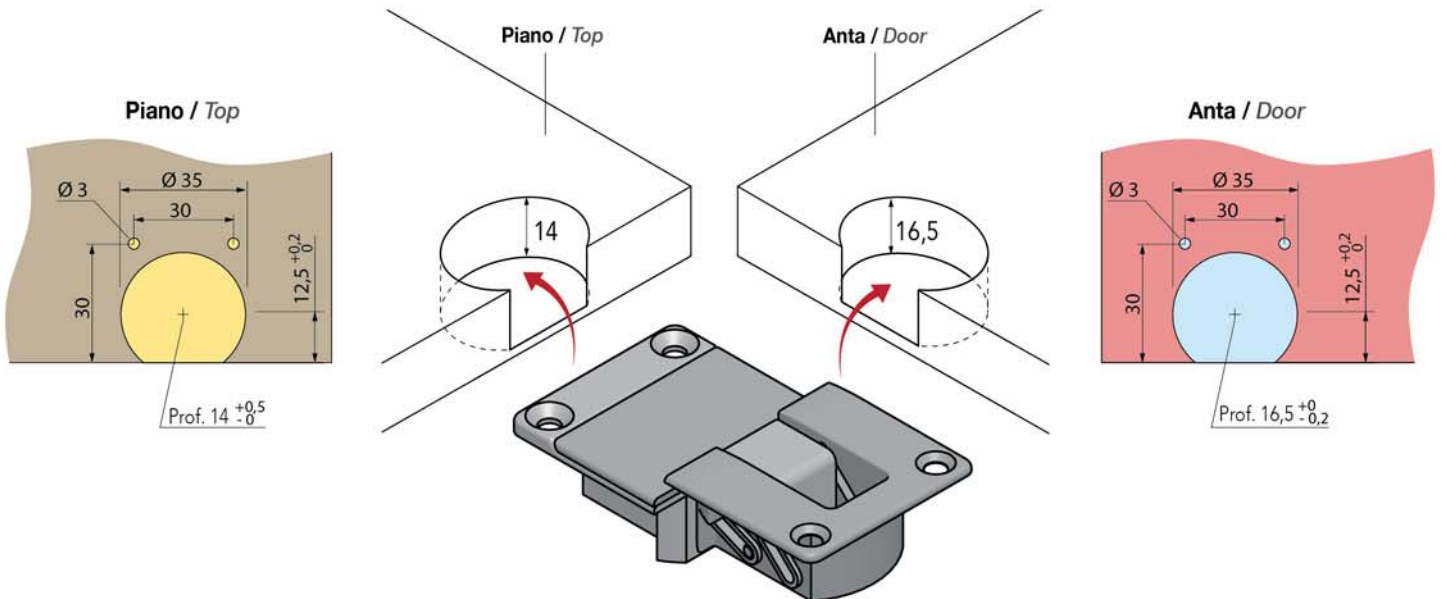

*LINE is the brand new hinge for upward- and downward-opening doors manufactured by Perin Spa. Featuring a special mechanism which can accommodate different-thickness doors within the one composition, it also makes it possible to reduce the gap between one door and the next to a minimum of 1,5mm.*

MADE IN  
ITALY

 **Perin**  
FURNITURE FITTINGS

**LINE CERNIERA PER APERTURE VERTICALI**  
**HINGE FOR UPWARD-OPENING FRONTS**

Anta/door min. 240 - Sp/Th 20÷22  
 Anta/door min. 180 - Sp/Th 23÷24

Anta/door min. 240 - Sp/Th 20÷22  
 Anta/door min. 180 - Sp/Th 23÷24

**ESEMPI DI APERTURA / EXAMPLES OF OPENING**

● Anta Sp./door Th. 20÷22

▲ Anta Sp./door Th. 23÷24

**TYPE A Sp. 18 mm**

**cod. 405057004**

**CERNIERA LINE / HINGE LINE**  
**cod. 405057004**

**TYPE B Sp. 20 mm**

**cod. 405057104**

**CERNIERA LINE / HINGE LINE**  
**cod. 405057104**

**MADE IN  
ITALY**

■ Allineamento forature / Holes alignment

**OK**

**NO**

■ Allineamento a 90° / Alignment to 90°

OK