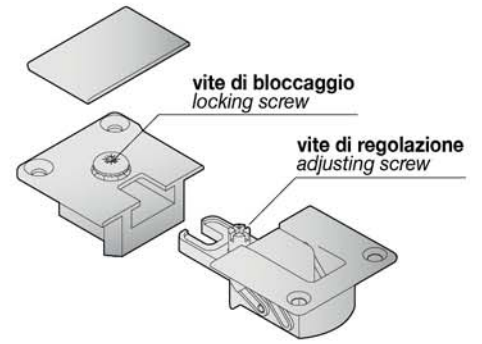

*LINE is the brand new hinge for upward- and downward-opening doors manufactured by Perin Spa. Featuring a special mechanism which can accommodate different-thickness doors within the one composition, it also makes it possible to reduce the gap between one door and the next to a minimum of 1,5mm.*

MADE IN  
ITALY

 **Perin**  
FURNITURE FITTINGS

**LINE CERNIERA PER APERTURE VERTICALI**  
**HINGE FOR UPWARD-OPENING FRONTS**

Anta/door min. 240 - Sp/Th 20÷22  
 Anta/door min. 180 - Sp/Th 23÷24

Anta/door min. 240 - Sp/Th 20÷22  
 Anta/door min. 180 - Sp/Th 23÷24

**ESEMPI DI APERTURA / EXAMPLES OF OPENING**

● Anta Sp./door Th. 20÷22

▲ Anta Sp./door Th. 23÷24

**TYPE A Sp. 18 mm**

**cod. 405057004**

**CERNIERA LINE / HINGE LINE**  
**cod. 405057004**

**TYPE B Sp. 20 mm**

**cod. 405057104**

**CERNIERA LINE / HINGE LINE**  
**cod. 405057104**

**MADE IN  
ITALY**

■ Allineamento forature / Holes alignment

**OK**

**NO**

■ Allineamento a 90° / Alignment to 90°

OK