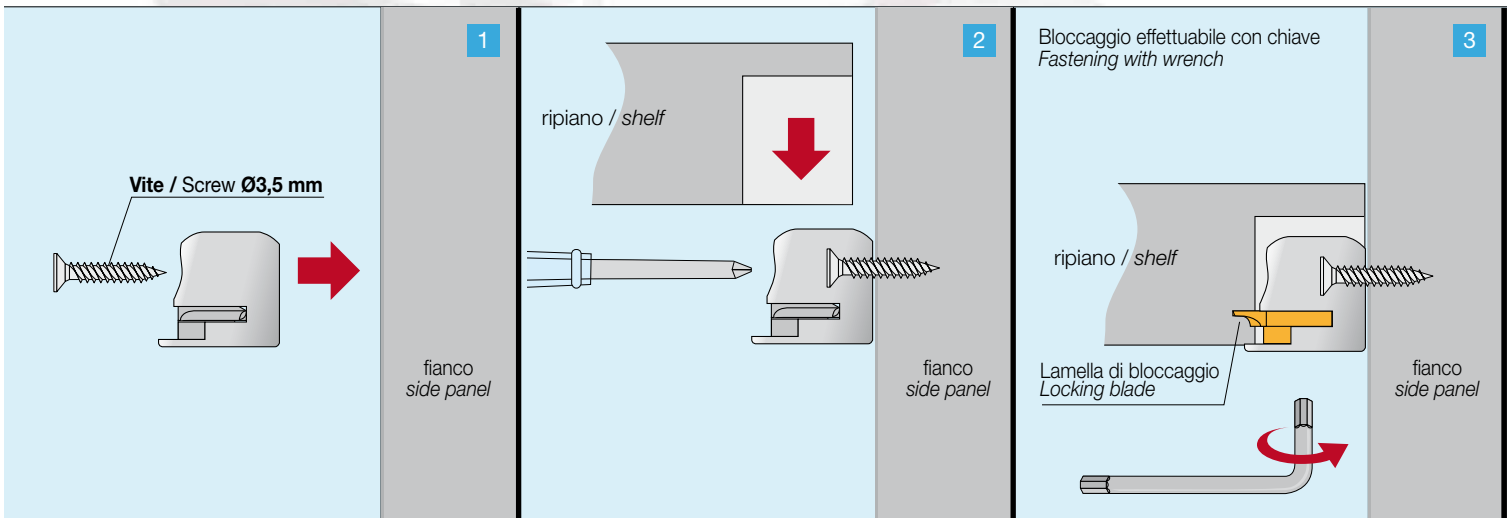

Speedy with expansion insert and pre-assembled screw

\varnothing 15 mm / Prof. Depth 15 mm

TYPE **B**

TYPE **C**
con Eurovite

TYPE **B** cod. 103523104

Speedy Plus: fissaggio a vite
Ø 3,5 mm

Speedy with fastening by
means of a Ø 3.5 mm screw

TYPE **C** cod. 103525104

Eurovite / Euroscrew
Cod. 008021401

Speedy Plus: fissaggio con
Eurovite Ø 6x14 mm

Speedy with fastening by
means of a Ø 6x14 mm
Eurovite

Ø15 mm / Prof. Depth 15 mm

SPEEDY PLUS CON BLOCCAGGIO