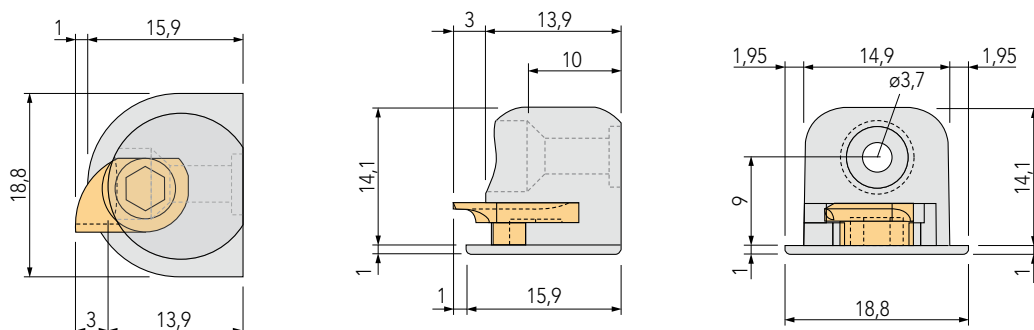

TYPE **B** cod. 103523104

Vite / Screw Ø3,5 mm