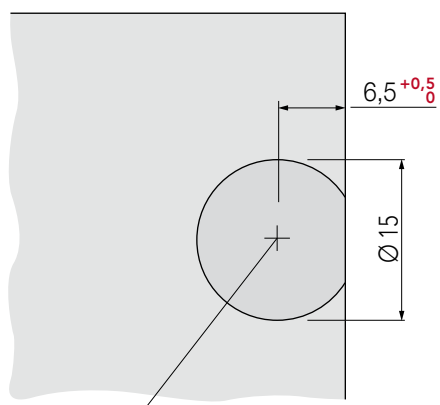

Speedy with expansion insert and pre-assembled screw

\varnothing 15 mm / Prof. Depth 15 mm

TYPE **B**

TYPE **C**
con Eurovite

TYPE **B** cod. 103523104

Speedy Plus: fissaggio a vite
Ø 3,5 mm

Speedy with fastening by
means of a Ø 3.5 mm screw