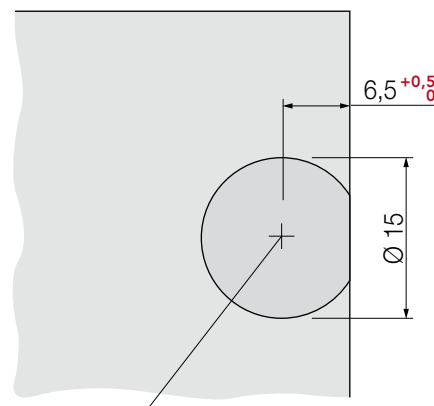

Speedy with expansion insert and pre-assembled screw

\varnothing 15 mm / Prof. Depth 15 mm

TYPE **B**

TYPE **C**
con Eurovite

TYPE **B** cod. 103523104

Speedy Plus: fissaggio a vite
Ø 3,5 mm

Speedy with fastening by
means of a Ø 3.5 mm screw

TYPE **C** cod. 103525104

Eurovite / Euroscrew
Cod. 008021401

Speedy Plus: fissaggio con
Eurovite Ø 6x14 mm

Speedy with fastening by
means of a Ø 6x14 mm
Eurovite

Ø15 mm / Prof. Depth 15 mm

SPEEDY PLUS CON BLOCCAGGIO