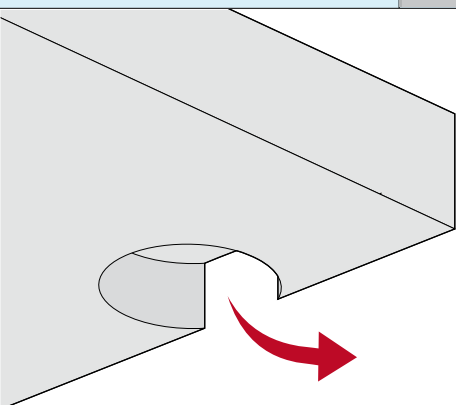

MADE IN
ITALY

PERIN

www.perinspa.com

SPEEDY PLUS CON BLOCCAGGIO

SPEEDY PLUS WITH LOCKING SYSTEM

TYPE **A**

cod. 103520104

Speedy Plus con inserto ad espansione e vite premontata

Speedy with expansion insert and pre-assembled screw

\varnothing 15 mm / Prof. Depth 15 mm

TYPE **B**

TYPE **C**
con Eurovite

TYPE **B** cod. 103523104

Speedy Plus: fissaggio a vite
Ø 3,5 mm

Speedy with fastening by
means of a Ø 3.5 mm screw