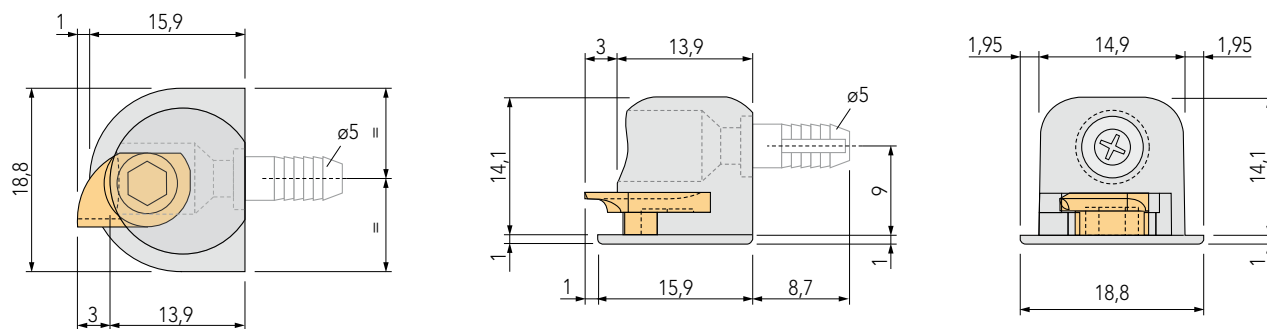

SPEEDY PLUS CON BLOCCAGGIO

SPEEDY PLUS WITH LOCKING SYSTEM

TYPE **A** cod. 103520104