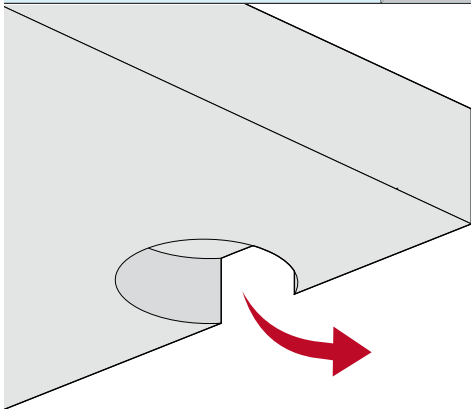

TYPE **C** cod. 103525104

Eurovite / Euroscrew
Cod. 008021401

Speedy Plus: fissaggio con
Eurovite Ø 6x14 mm

Speedy with fastening by
means of a Ø 6x14 mm
Eurovite

Ø15 mm / Prof. Depth 15 mm